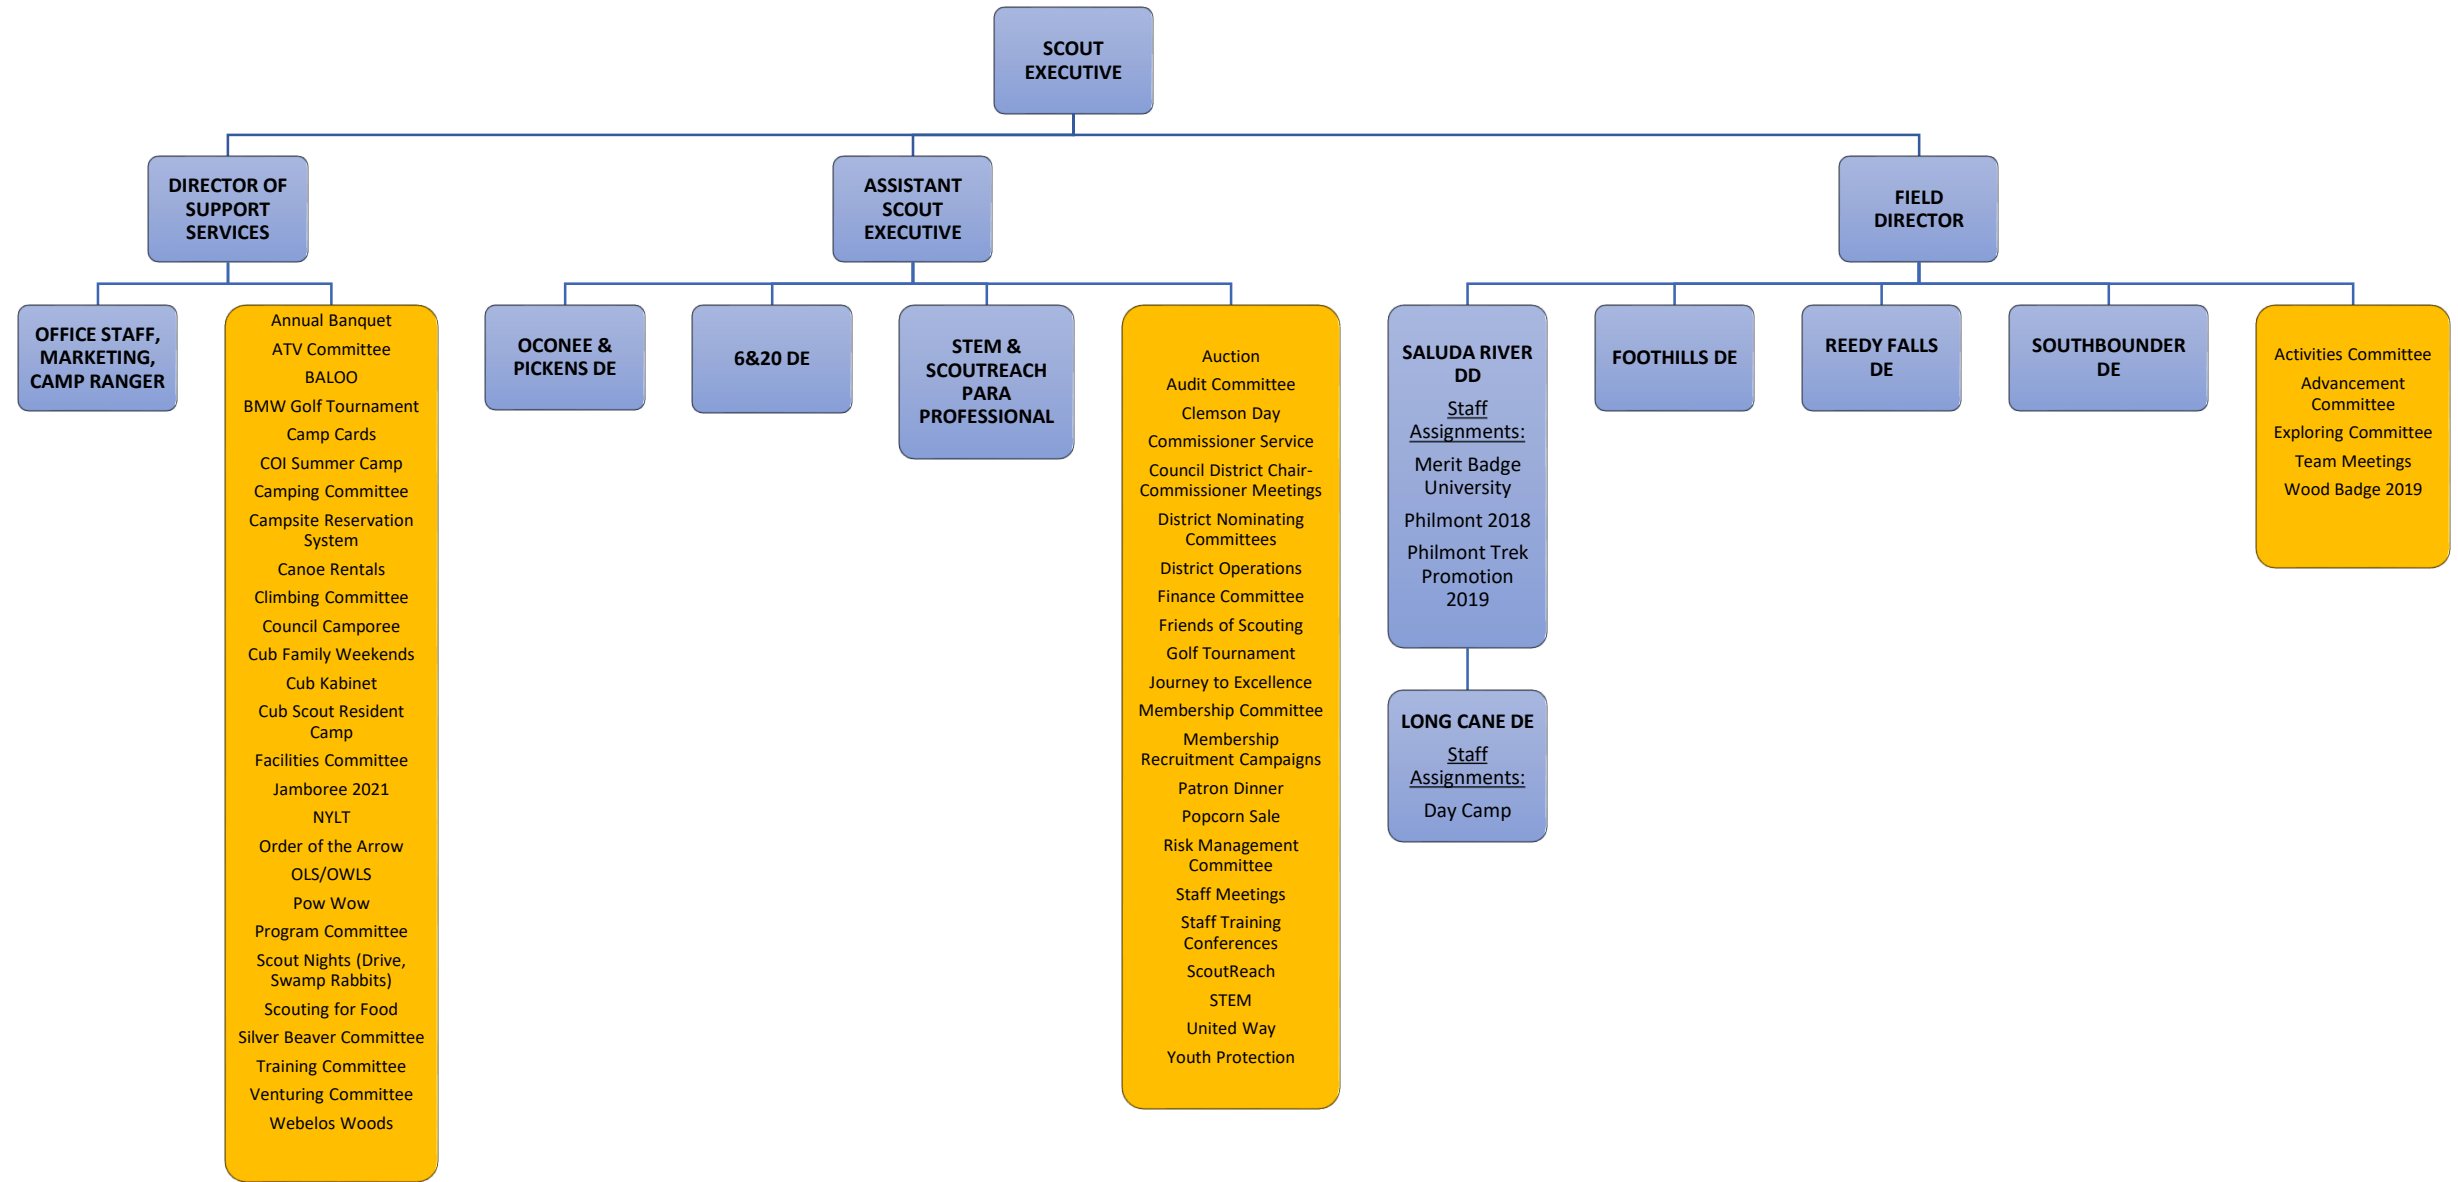

# Blue Ridge Council

SCOUT EXECUTIVE

DIRECTOR OF SUPPORT SERVICES

ASSISTANT SCOUT EXECUTIVE

FIELD DIRECTOR

OFFICE STAFF, MARKETING, CAMP RANGER

- Annual Banquet
- ATV Committee
- BALOO
- BMW Golf Tournament
- Camp Cards
- COI Summer Camp
- Camping Committee
- Campsite Reservation System
- Canoe Rentals
- Climbing Committee
- Council Camporee
- Cub Family Weekends
- Cub Kabinet
- Cub Scout Resident Camp
- Facilities Committee
- Jamboree 2021
- NYLT
- Order of the Arrow
- OLS/OWLS
- Pow Wow
- Program Committee
- Scout Nights (Drive, Swamp Rabbits)
- Scouting for Food
- Silver Beaver Committee
- Training Committee
- Venturing Committee
- Webelos Woods

OCONEE & PICKENS DE

6&20 DE

STEM & SCOUTREACH PARA PROFESSIONAL

- Auction
- Audit Committee
- Clemson Day
- Commissioner Service
- Council District Chair-Commissioner Meetings
- District Nominating Committees
- District Operations
- Finance Committee
- Friends of Scouting
- Golf Tournament
- Journey to Excellence
- Membership Committee
- Membership Recruitment Campaigns
- Patron Dinner
- Popcorn Sale
- Risk Management Committee
- Staff Meetings
- Staff Training Conferences
- ScoutReach
- STEM
- United Way
- Youth Protection

SALUDA RIVER DD  
Staff Assignments:  
Merit Badge University  
Philmont 2018  
Philmont Trek Promotion 2019

FOOTHILLS DE

REEDY FALLS DE

SOUTHBOUNDER DE

- Activities Committee
- Advancement Committee
- Exploring Committee
- Team Meetings
- Wood Badge 2019

LONG CANE DE  
Staff Assignments:  
Day Camp